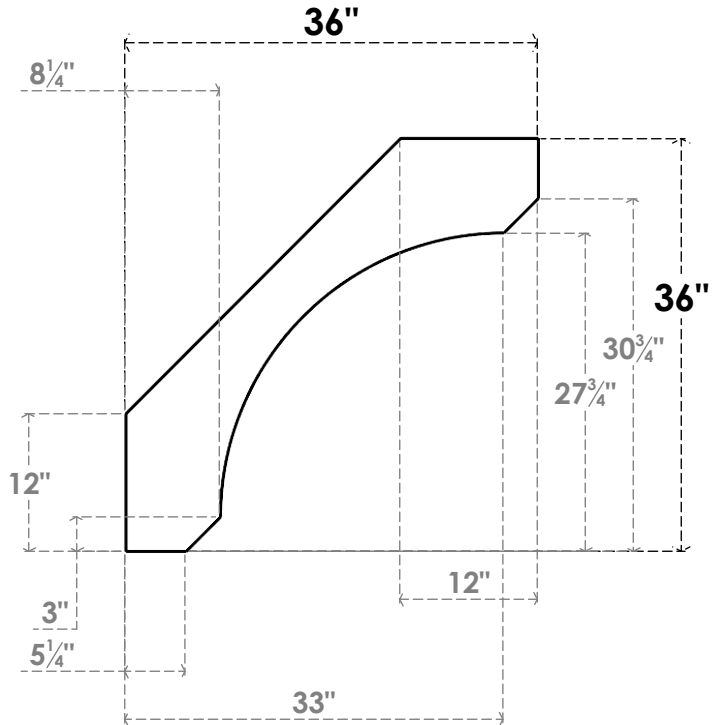

ITEM NUMBER: BRCPC060X36000X36000LEC

6"W X 36"D X 36"H LEGACY ARCHITECTURAL GRADE PVC CLOSED KNEE BRACE

SIDE PROFILE

FRONT PROFILE

ISOMETRIC

EKENA MILLWORK
2300 WEST MAIN ST.
CLARKSVILLE, TX 75426
TOLL FREE: 866-607-0453
WWW.EKENAMILLWORK.COM

NOTES

1. INSTALLATION TO BE COMPLETED IN ACCORDANCE WITH MANUFACTURER'S SPECIFICATIONS.
2. DRAWING MAY NOT BE TO SCALE
3. THIS DRAWING IS INTENDED FOR DESIGN AND PLANNING PURPOSES ONLY.
4. ALL INFORMATION CONTAINED HEREIN WAS CURRENT AT THE TIME OF DEVELOPMENT BUT MUST BE REVIEWED AND APPROVED BY THE PRODUCT MANUFACTURER TO BE CONSIDERED ACCURATE.
5. ARCHITECTURAL GRADE PVC PRODUCTS ARE MADE FROM EXPANDED CELLULAR PVC AND COME NATURALLY WHITE BUT MAY BE PAINTED