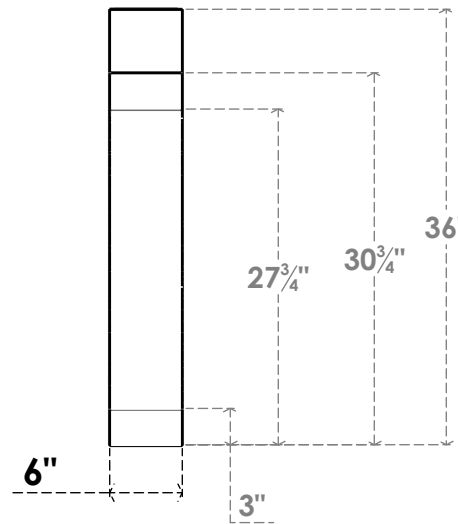

ITEM NUMBER: BRCPC060X36000X36000LEC

6"W X 36"D X 36"H LEGACY ARCHITECTURAL GRADE PVC CLOSED KNEE BRACE

SIDE PROFILE

FRONT PROFILE

ISOMETRIC

EKENA MILLWORK
2300 WEST MAIN ST.
CLARKSVILLE, TX 75426
TOLL FREE: 866-607-0453
WWW.EKENAMILLWORK.COM

NOTES

1. INSTALLATION TO BE COMPLETED IN ACCORDANCE WITH MANUFACTURER'S SPECIFICATIONS.
2. DRAWING MAY NOT BE TO SCALE
3. THIS DRAWING IS INTENDED FOR DESIGN AND PLANNING PURPOSES ONLY.
4. ALL INFORMATION CONTAINED HEREIN WAS CURRENT AT THE TIME OF DEVELOPMENT BUT MUST BE REVIEWED AND APPROVED BY THE PRODUCT MANUFACTURER TO BE CONSIDERED ACCURATE.
5. ARCHITECTURAL GRADE PVC PRODUCTS ARE MADE FROM EXPANDED CELLULAR PVC AND COME NATURALLY WHITE BUT MAY BE PAINTED